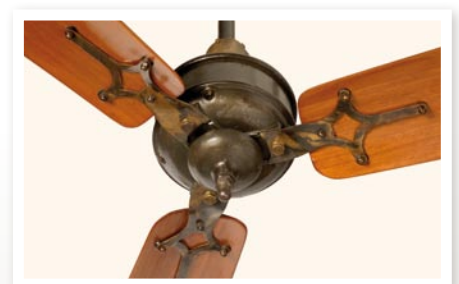

##### GEC KINGSWAY

Country of manufacture:	GB/India
Year of manufacture:	1932/41
Number of blades:	3
Diameter:	150 cm
Power:	100 watts
Weight:	19 kg

We indeed found models of GEC fans in both Britain and India, still with their original labels. We came across the Kingsway model, a three-bladed fan with a diameter of cm.150, with the "Made in England - 1932" label, as well as with the "Made in India", "War Design and Finish - 1941" label. This demonstrates how the same model was manufactured in different countries.